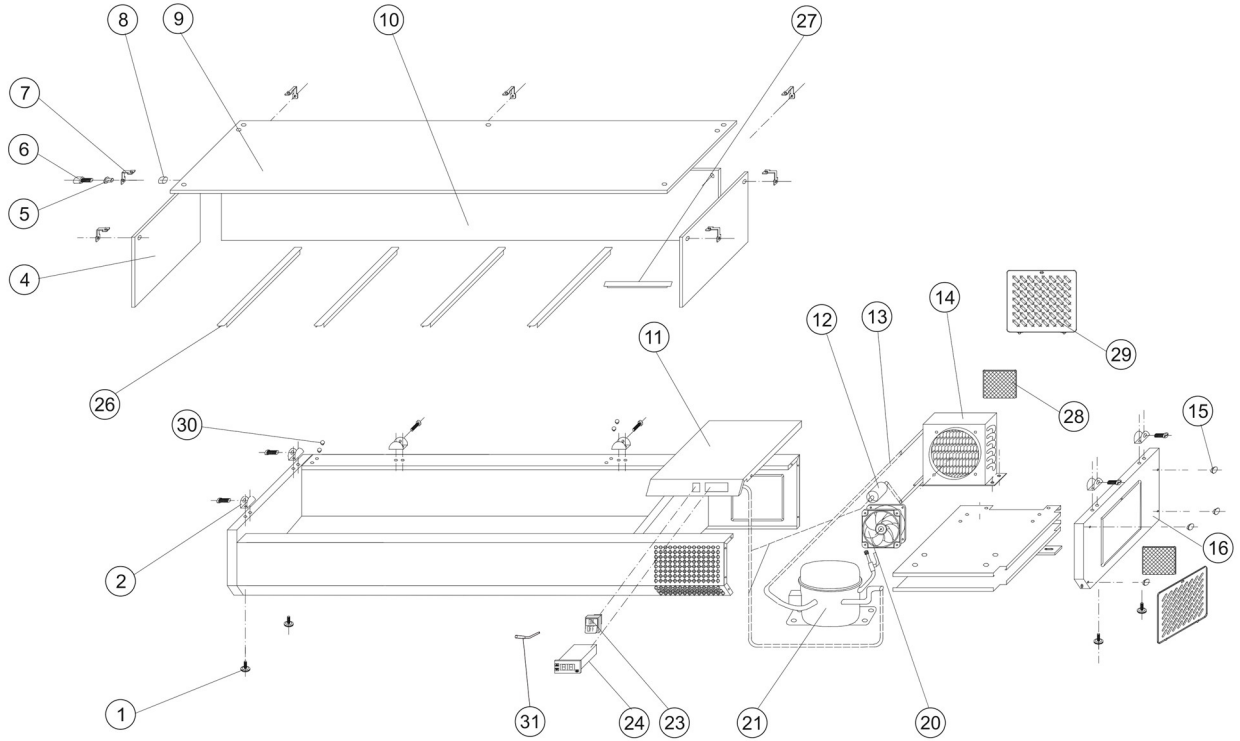

16528 / VK38-200

Position	ItemNo	Description
01	14579	Feet M8
02	10499	Clips Glass Cover
04	10622	Side Glass
05	35045	Bushing
06	35046	Glass Fixed Bolt
07	35047	Glass Linked Clip
08	35048	Glass Clip Fixed Nut
09	35073	Top Glass
10	35074	Front Glass
11	11869	Unit Room Cover For Compressor
12	15722	Filter Drier 20 G
13	13237	Defrost Water Coil
14	14193	Condensor
15	10068	Plastic Cap
16	11322	Unit Side
17	32629	Plug
20	13318	Cond./Evap. Fan Rah1238B
21	11725	Compressor HDL100A R600A
	11726	Compressor HDL140A R600
	11734	Compressor HXD55AA R600A
23	13754	Main Switch
24	14061	Thermostat XR02CX 2 Probes
26	14761	Divider For GN1/3 Pans 326x18 mm
27	14770	Divider For GN1/6 Pans 178x16 mm
28	10020	Filter 182 x 215 mm
29	10017	Dust Filter Cover
30	10039	Cover For Screw
31	13896	Probe NTC Dixell/Carel 10 Kohm

2023-01-16

16528 / VK38-200

VK38-nnn